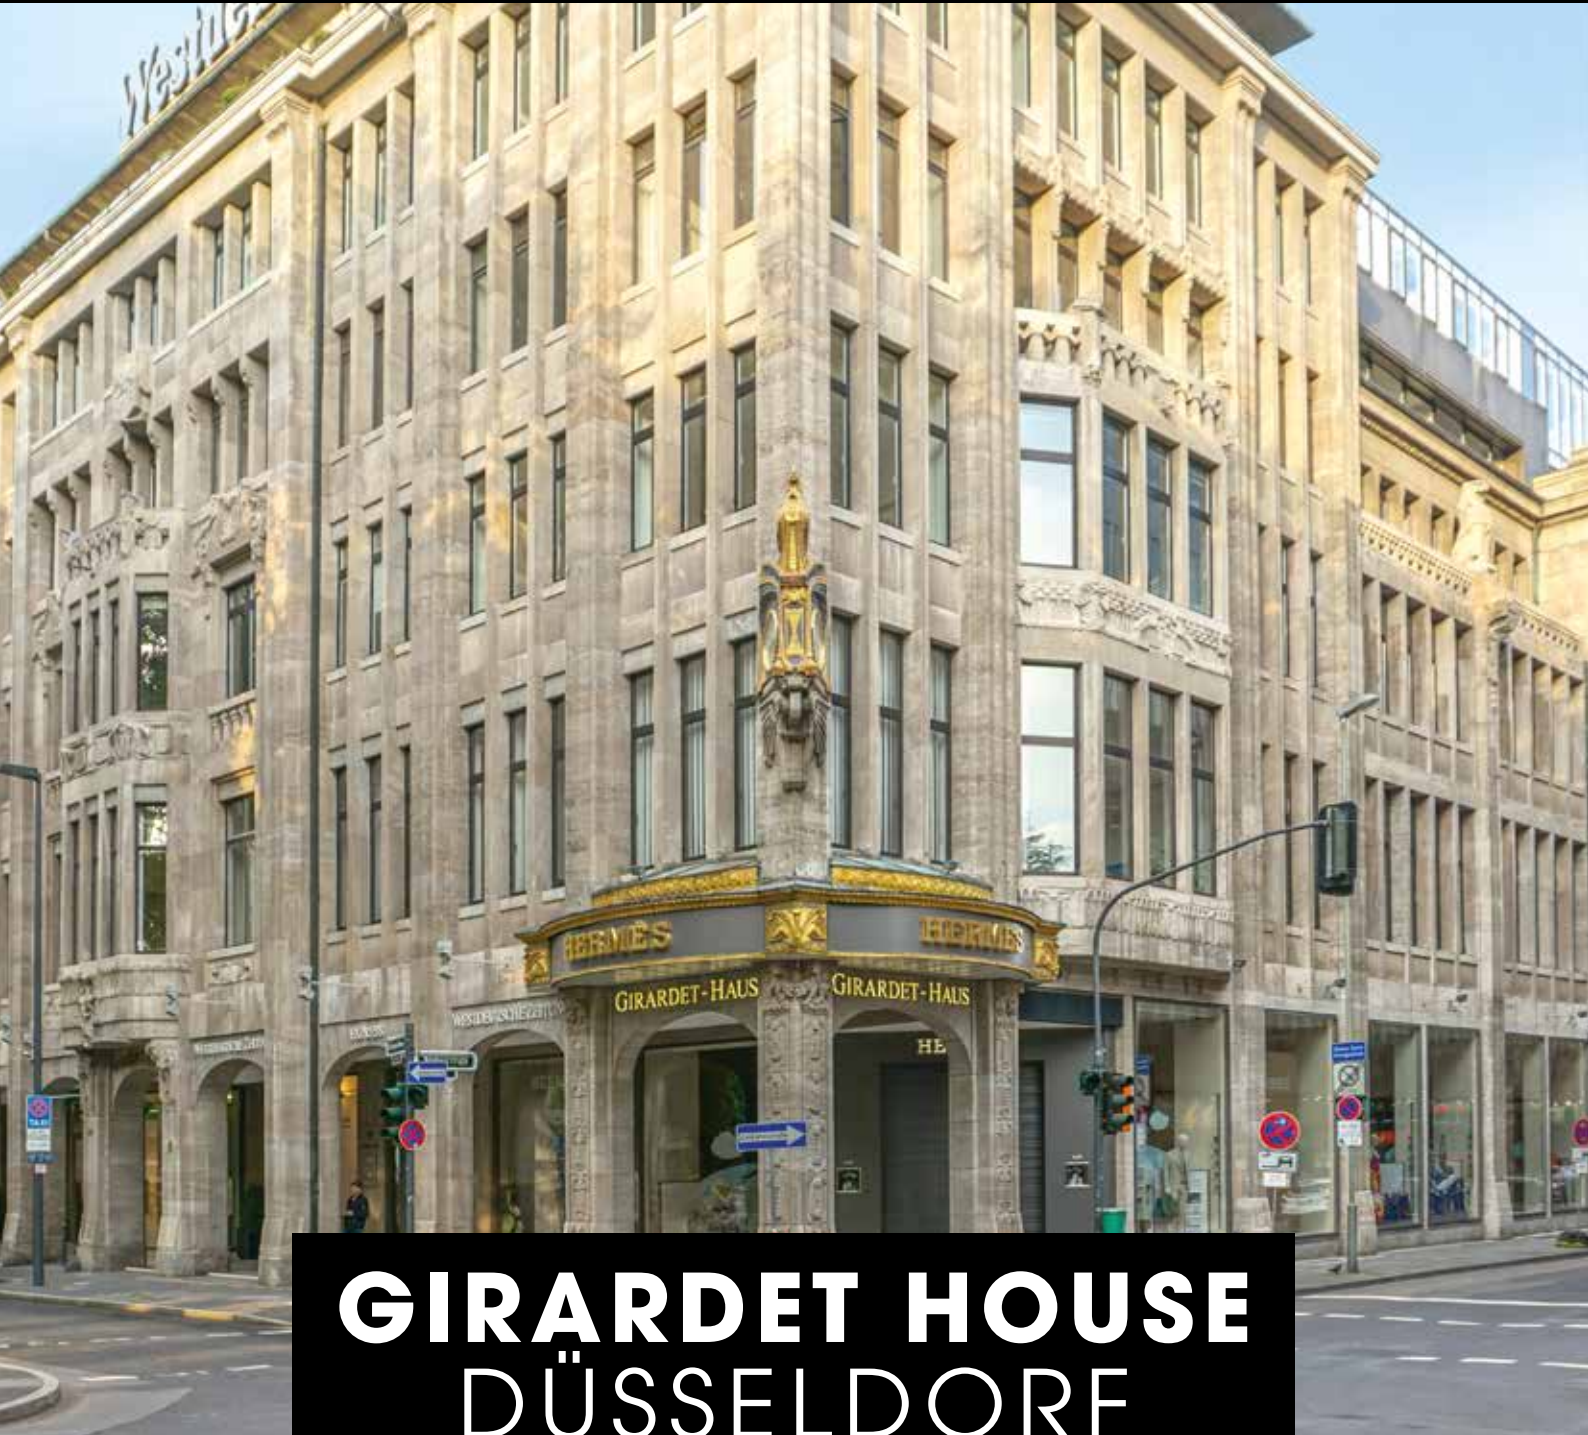

SATELLITE
OFFICE

SATELLITE OFFICE
WINNER 2022

SATELLITE OFFICE
WINNER 2021

GIRARDET HOUSE DÜSSELDORF

CASUAL LUXURY WORKSPACES

DÜSSELDORF. KÖNIGSALLEE 27. GIRARDET HOUSE.

Our five-star office, located at the top address in the city, just expanded in 2020 and is in the historic Girardet House alongside the canal on the Königsallee. According to our image, this architectural jewel from the early part of the 20th century fits perfectly into our portfolio. The one-of-a-kind arcades along Königsallee arose around 100 years ago and they are still the signature of the monumental structures until today. The facades are faced with light-grey Bavarian shell limestone and decorated with sculptures by Düsseldorf sculptor "Albert Pehle". An extravagant canopy above the entrance area features a golden clock handcrafted by the "Bernhard Förster" bronze foundry. Here is where you will find the main entrance to our luxurious workspace with concierge service. The building in Königsallee is

now listed for monument protection - quite justifiably, in our opinion.

The popular boulevard in the heart of the city centre is not only home to the administrative centres of numerous companies but is also one of the world's most famous shopping streets. Exclusive hotels line the Stadtgraben canal with its old trees. With its cafes and restaurants, this unique scenery offers the perfect atmosphere for an evening out. You will not find more culture or life anywhere else in Düsseldorf. A pleasant walk through the nearby old town will take you to the Rhine with its beautiful panorama. Or you could spend your leisure time at galleries, auction houses or at one of the many events in Düsseldorf.